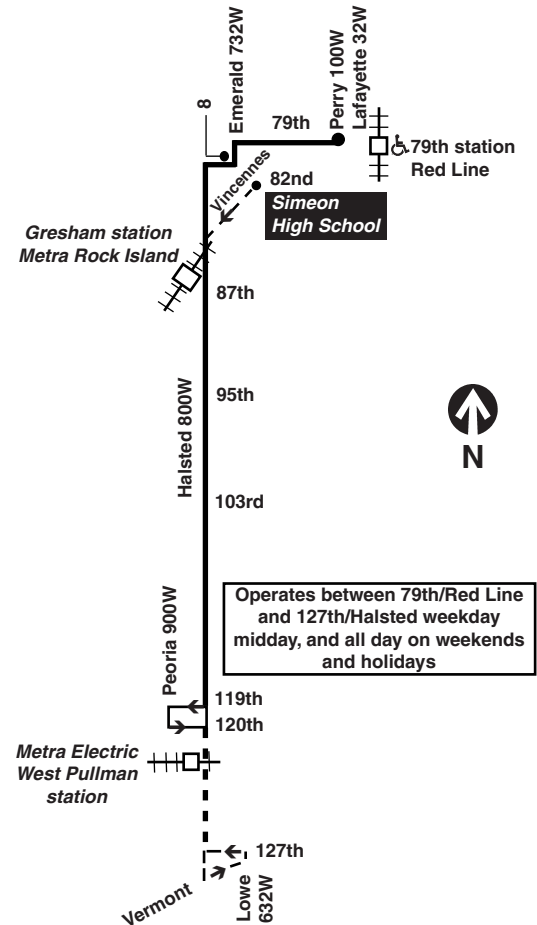

Federal law requires priority seating be designated for seniors and people with disabilities. **Please stand up** and yield these seats when needed for qualifying riders or when asked.

Schedules and other info in this timetable are subject to change. CTA does not assume responsibility for errors in timetables nor for inconvenience or damage resulting from delays.

Pay close attention to destination signs and announcements when boarding: added service may sometimes be provided over portions of this or any bus route and some trips can end before the furthest terminal on a line depending on service needs or time of day.

Bicycle racks are installed on the front of all CTA buses and are allowed on CTA trains during certain hours. See our [Bike & Ride brochure](#) or webpage for help on how to use racks and more.

Know before you go: Get alerts from us by text or e-mail about planned service changes every week or instant alerts for unplanned reroutes and disruptions. Sign up for CTA Updates today at transitchicago.com/updates.

For more travel information, use the Ventra app or call the RTA Travel Information Center at 312-836-7000. *Para obtener mayor información, en Español, llame al Centro de Información a 312-836-7000.*

Chicago Transit Authority

8A South Halsted

Effective Aug. 25, 2024

All CTA buses are accessible

transitchicago.com/bus/8A

Monday thru Friday

#8A South Halsted

Northbound

LV 127th/Lowe	Halsted/120th	Halsted/103rd	Halsted/95th	Halsted/87th	AR 79th Red Line
----	6:00a	6:09a	6:14a	6:18a	6:27a
----	6:20	6:29	6:34	6:39	6:48
----	6:37	6:47	6:53	6:57	7:07
----	6:53	7:03	7:09	7:13	7:23
----	7:06	7:17	7:23	7:28	7:38
----	7:17	7:28	7:34	7:39	7:49
----	7:28	7:39	7:45	7:50	8:00
----	7:41	7:52	7:58	8:03	8:13
----	7:54	8:05	8:11	8:16	8:27
----	8:09	8:20	8:26	8:31	8:42
----	8:26	8:37	8:42	8:47	8:57
----	8:43	8:54	8:59	9:04	9:13
----	9:00	9:11	9:16	9:21	9:30
9:11a	9:17	9:28	9:33	9:38	9:47
9:28	9:34	9:45	9:50	9:55	10:04
9:45	9:50	10:01	10:06	10:11	10:21
10:02	10:07	10:18	10:24	10:28	10:37
10:19	10:24	10:34	10:39	10:45	10:54
10:36	10:41	10:51	10:56	11:01	11:10
10:53	10:58	11:09	11:14	11:19	11:28
11:10	11:15	11:26	11:32	11:36	11:46
11:27	11:33	11:44	11:50	11:54	12:04p
11:45	11:50	12:02p	12:07p	12:11p	12:21
12:02p	12:07p	12:19	12:24	12:28	12:38
12:19	12:24	12:36	12:41	12:45	12:55
12:36	12:41	12:52	12:58	1:02	1:13
12:51	12:57	1:07	1:13	1:18	1:28
1:07	1:12	1:23	1:29	1:33	1:44
1:22	1:27	1:38	1:44	1:48	1:59
1:37	1:42	1:53	1:59	2:03	2:14
1:52	1:57	2:08	2:14	2:18	2:29
2:06	2:12	2:22	2:28	2:33	2:43
2:21	2:26	2:37	2:43	2:47	2:58
----	2:38	2:49	2:55	2:59	3:10
----	2:52	3:03	3:09	3:13	3:24
----	3:06	3:17	3:23	3:27	3:38
----	3:13W	3:24	3:30	3:34	3:45
----	3:20	3:31	3:37	3:41	3:52
----	3:34	3:45	3:51	3:55	4:06
----	3:50	4:00	4:06	4:11	4:21
----	4:06	4:16	4:22	4:26	4:37
----	4:17M	4:28	4:33	4:38	4:48
----	4:22	4:32	4:38	4:42	4:53
----	4:38	4:48	4:54	4:58	5:09
----	4:54	5:04	5:10	5:14	5:25
----	5:10	5:21	5:26	5:31	5:41
----	5:27	5:37	5:43	5:47	5:58
----	5:43	5:53	5:59	6:03	6:13
----	6:00	6:10	6:16	6:20	6:30
----	6:18	6:28	6:33	6:38	6:47
----	6:37	6:47	6:52	6:56	7:06
----	6:57	7:07	7:12	7:16	7:25
----	7:18	7:28	7:33	7:37	7:45
----	7:38	7:47	7:52	7:56	8:05
----	7:59	8:08	8:13	8:17	8:25
----	8:19	8:28	8:33	8:37	8:46
----	8:40	8:49	8:54	8:58	9:06
----	9:00	9:09	9:14	9:18	9:27
9:15	9:21	9:30	9:35	9:39	9:47
9:36	9:41	9:50	9:55	9:59	10:08
9:56	10:02	10:11	10:16	10:20	10:28
10:17	10:22	10:31	10:36	10:40	10:49
10:37	10:43	10:52	10:57	11:01	11:09
10:58	11:03	11:12	11:17	11:21	11:30
11:18	11:24	11:33	11:38	11:42	11:50
11:39	11:44	11:53	11:58	12:02a	12:11a
11:59	12:05a	12:14a	12:19a	12:23	12:31
12:20a	12:25	12:34	12:39	12:43	12:52

Southbound